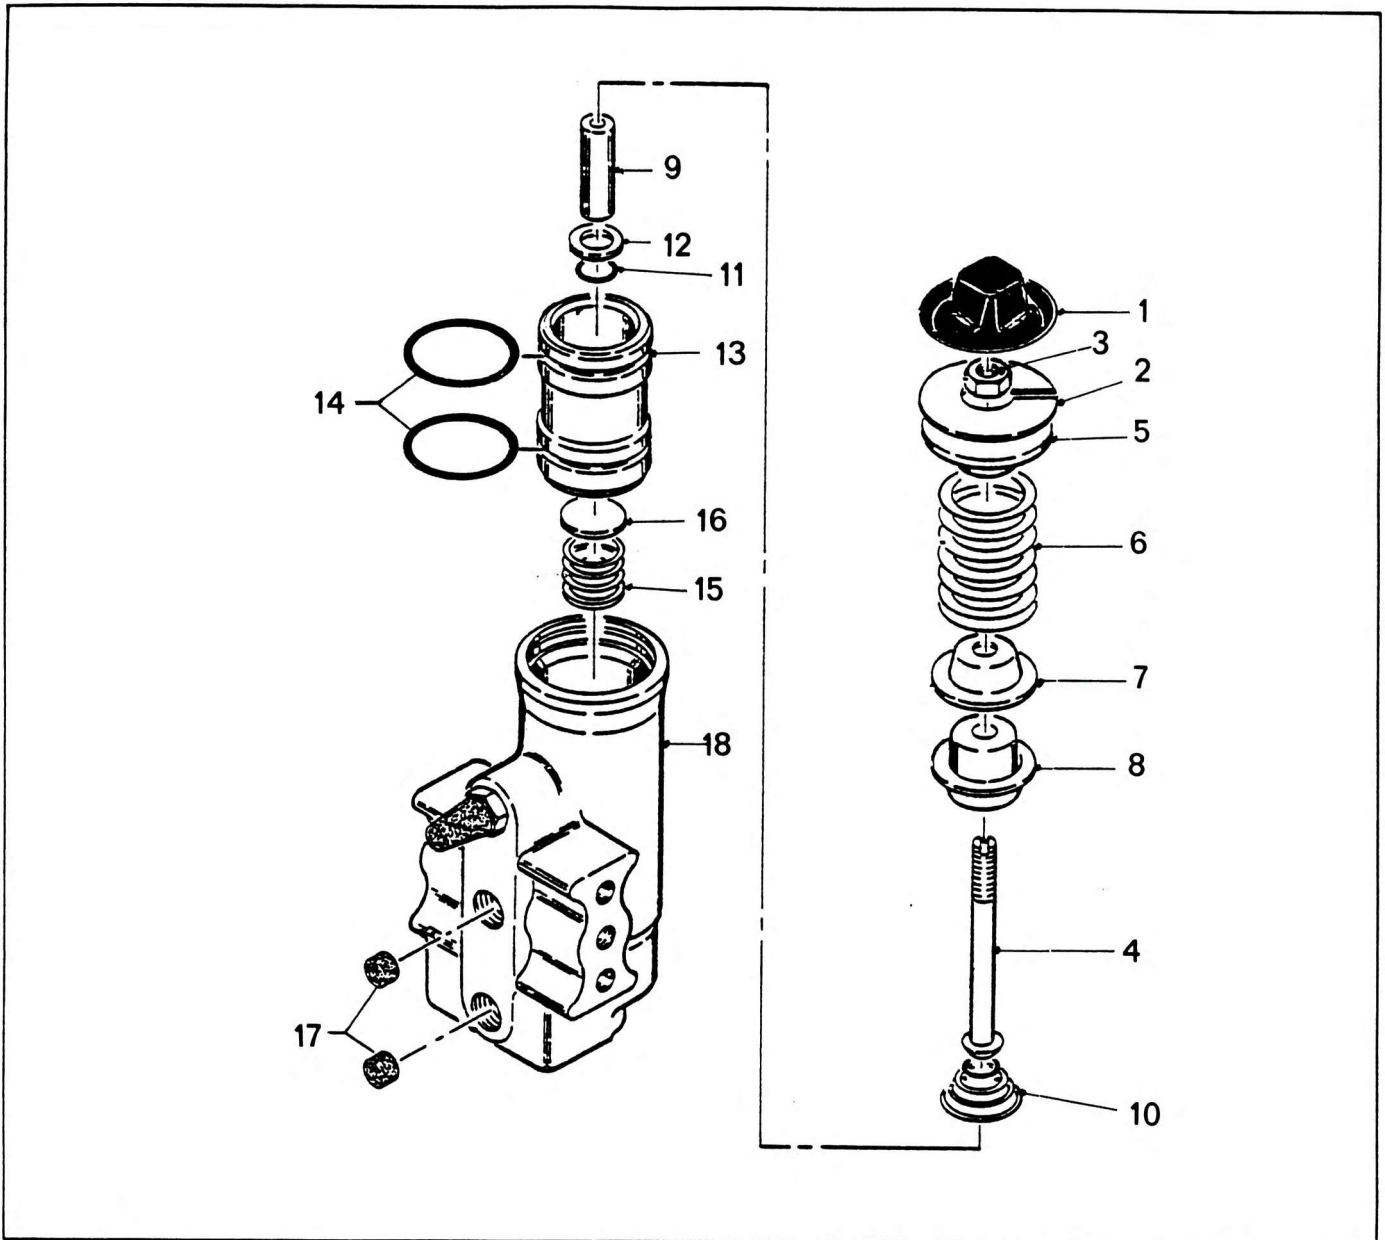

VALVE ASSEMBLY - GOVERNOR

NO.	PART NO.	QTY.	DESCRIPTION	NO.	PART NO.	QTY.	DESCRIPTION
-	8350755	-	Complete Assembly	15*	8758128	1	Spring
*	8769839	-	Repair Kit	16*	8758127	1	Spool
1	8758138	1	Cover	17*	8758137	2	Filter
2 *	8758136	1	Ring Retaining	18	8758126	1	Body
3	8769836	1	Nut				
4	8758131	1	Screw				
5	8758135	1	Seat (Upper)				
6	8758134	1	Spring				
7	8758132	1	Seat (Lower)				
8	8758133	1	Guide				
9	8758130	1	Stem				
10	8758129	1	Spring				
11*	8758143	1	'O' Ring				
12	8758142	1	Washer				
13	8758141	1	Piston				
14	709498	2	'O' Ring				